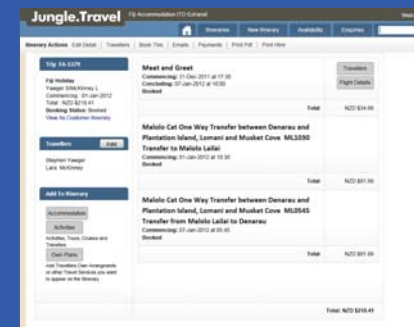

ITO Extranet

Create, plan and manage traveller and wholesaler itineraries from one location.

CONTACT: steve@jungle.co.nz or [learn more at http://jungle.travel](http://jungle.travel)